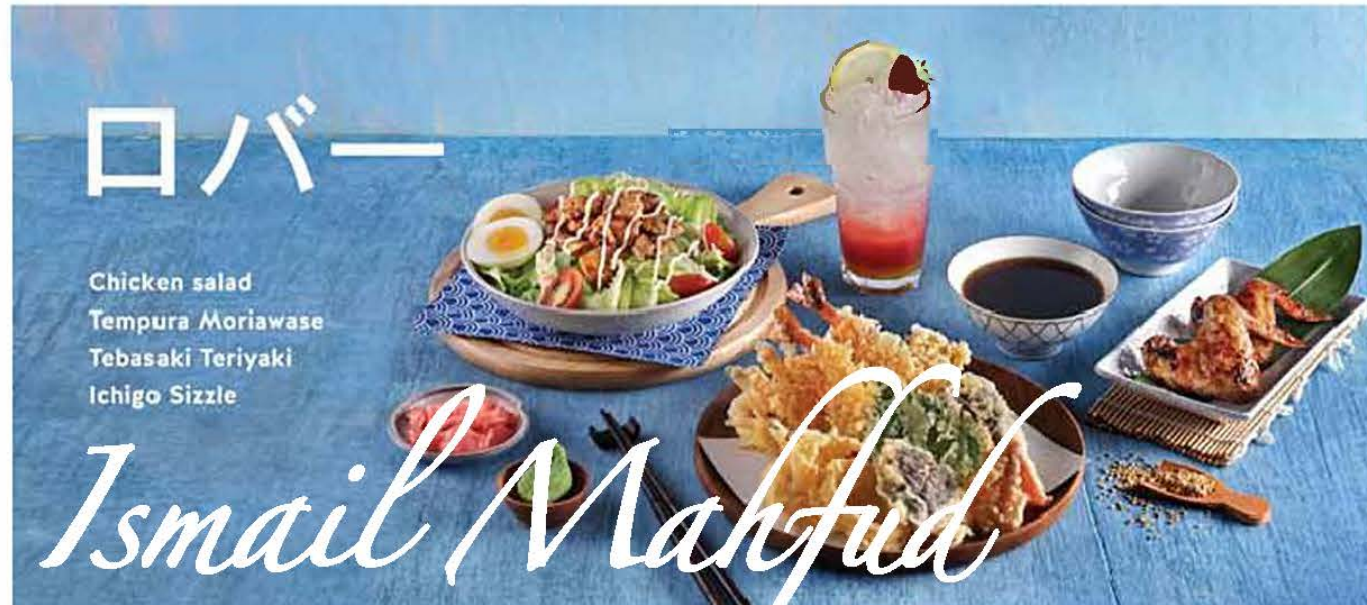

*Ismail Mahfud*

---

Design Portfolio

Ismail Nahfud

BRANDING

BENTO • YAKITORI • DONBURI

Brand : Robaa  
Project : Branding  
Concept : Casual Dining

*Ismail Mahfud*