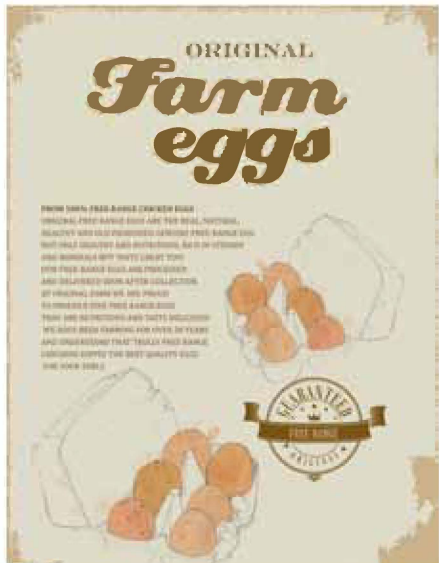

*Ismail Mahfud*

---

Design Portfolio

Ismail Nahfud

BRANDING

BENTO • YAKITORI • DONBURI

Brand : Robaa  
Project : Branding  
Concept : Casual Dining

*Ismail Mahfud*